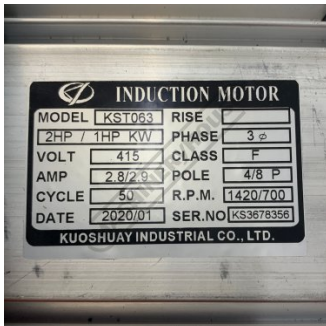

Specific Features

1