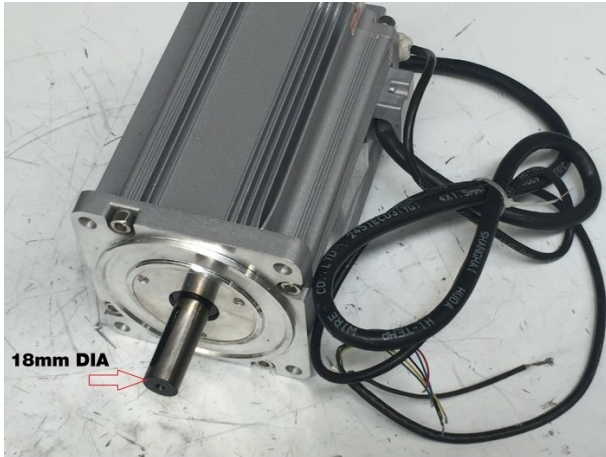

Product Brochure For 3DA0115

**MOTOR (03034303115) - #115**

T/S MACHINES 2014-2024

Suits: GHD-30V

ORDER CODE:	~
MODEL:	~
Motor Power (kW / hp):	~
Speed (rpm):	~
Shaft Diameter (mm):	~
Reversible Motor (Yes / No):	~
Fan Cooled (Yes / No):	~
Voltage (V):	~
Amps Required:	~
Input Power Supply Connection:	~

**Specific Features**

Image 2