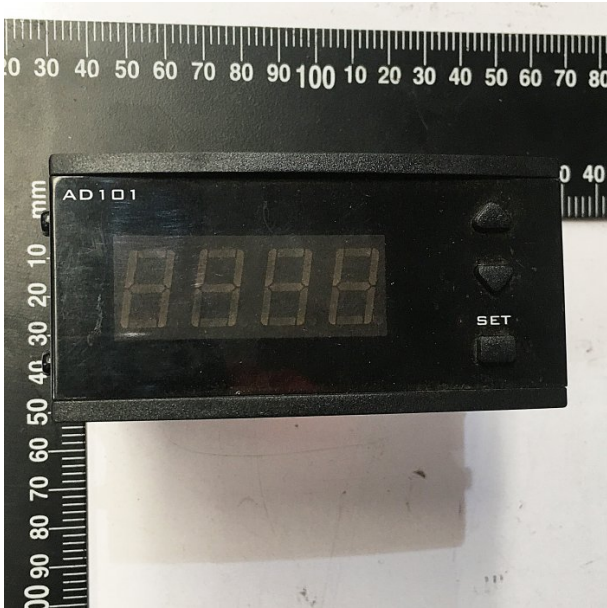

Product Brochure For 3HW9020

CONTROL DIGITAL DISPLAY - #

AD101

Suits: IRM1270x140 + other models

Please Call

ORDER CODE:

3HW9020

Specific Features

Side View

Rear View