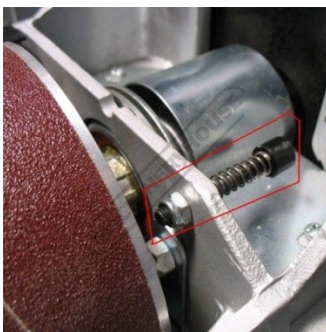

Product Brochure For 3KG400

Drum Screw Spring Set Lock

Specific Features

3KG400 DRUM SCREW SPRINGSET LOCK

3KG400 DRUM SCREW SPRINGSET LOCK 2