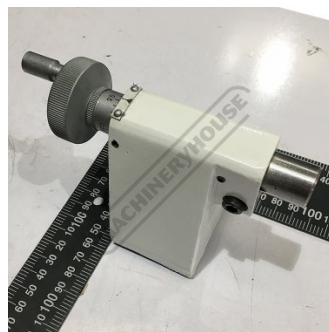

Product Brochure For 3LR0416

TAILSTOCK ASSY - #401~418

Suits: TU-1503V

Specific Features

Top View

Rear View

Detail View