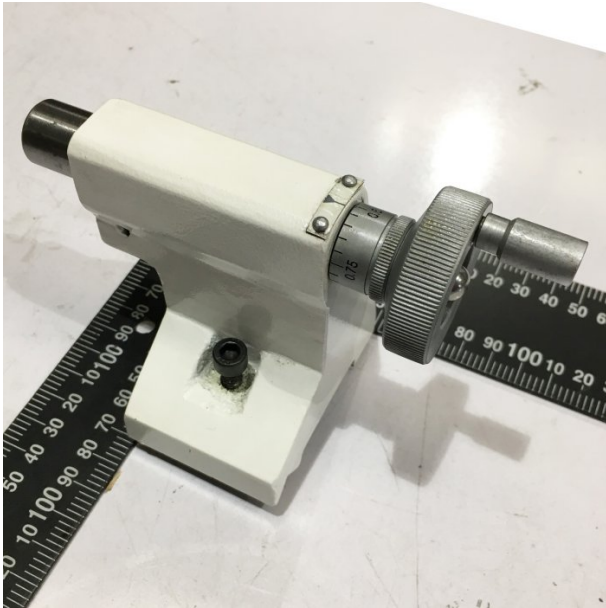

Product Brochure For 3LR0416

TAILSTOCK ASSY - #401~418

Suits: TU-1503V

Specific Features

Top View

Rear View

Detail View