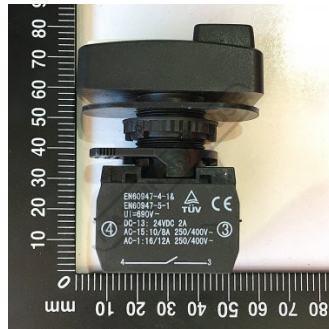

Product Brochure For 3MG3013

ON-OFF PUSH SWITCH - #13

#03338120S1.3

Suits: BF-20LV + other models

Ex GST
\$29.55

Inc GST
\$32.50

ORDER CODE:

3MG3013

Specific Features

Top View

Side View