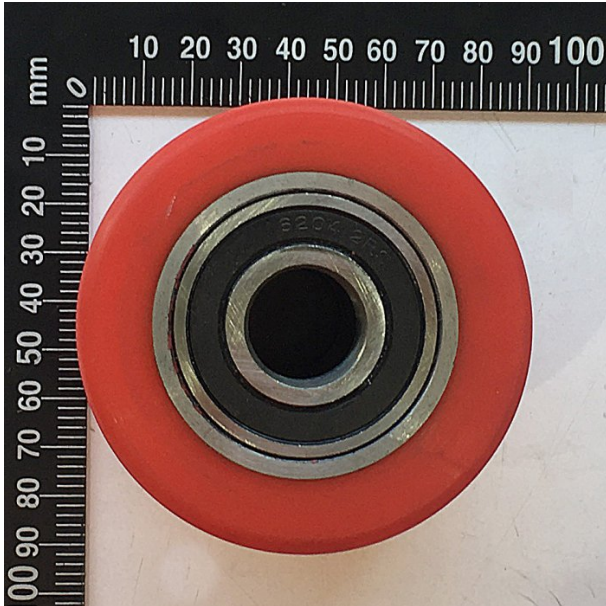

Product Brochure For 3PM0227

WHEEL (TANDEM) - #221

70 X 80MM

Suits: PT-2500 (J061)

ORDER CODE:

3PM0227

Specific Features

Side View