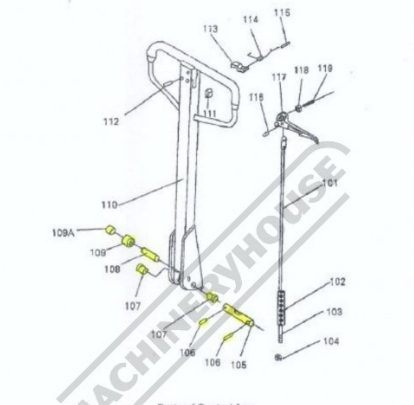

Product Brochure For 3PM1059

ARM HINGE SET - #106~112

Suits: PT-2500 (J061)

Parts of Control Arm

Order	Description	Quantity	Order	Description	Quantity
101	Long Connecting Rod	1	110	Control Arm	1
102	Roller Chain	1	111	Rubber Gasket	1
103	Short Connecting Rod	1	112	Elastic Pin	1
104	Lock Nut	1	113	Hinge	1
105	Wired Shaft	1	114	Spring	1
106	Elastic Pin	2	115	Elastic Pin	1
107	Bushing	2	116	Elastic Pin	1
108	Compression Roller Pin	1	117	Finger-shaped Control Arm	1
109	Compression Roller	1	118	Roller	1
119A	Bushing	1	119	Elastic Pin	1