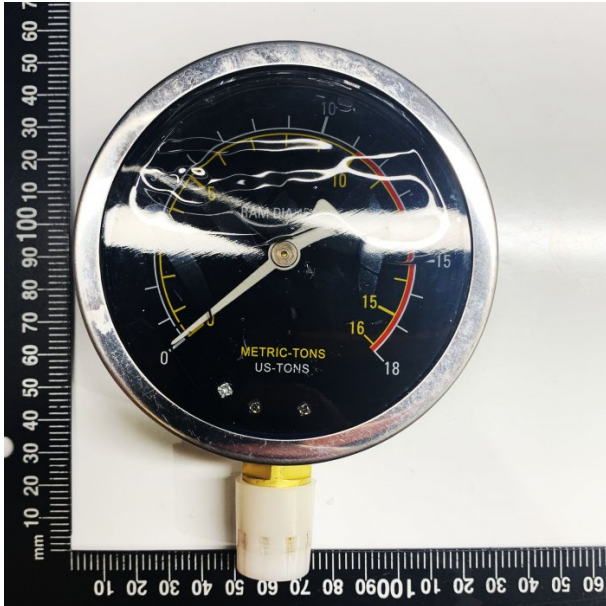

Product Brochure For 3PY0002

PRESSURE GAUGE - #1

Suits: PP-10HD (P141)

Ex GST
\$72.73

Inc GST
\$80.00

ORDER CODE:

3PY0002

Specific Features