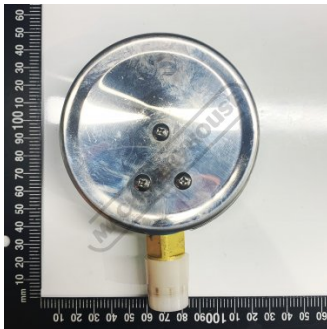

Product Brochure For 3PY0002

PRESSURE GAUGE - #1

Suits: PP-10HD (P141)

Ex GST
\$72.73

Inc GST
\$80.00

ORDER CODE:

3PY0002

Specific Features