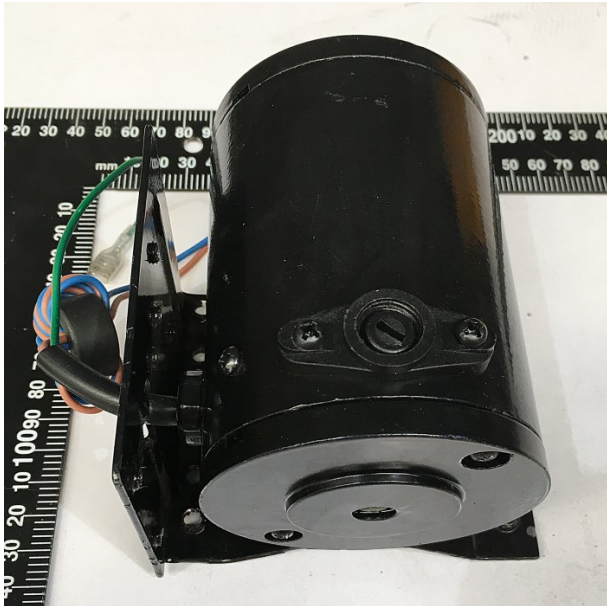

Product Brochure For 3SA0071A

MOTOR - #71

#5901404008

Suits: DECO XL (W350) + other models

ORDER CODE: _____

MODEL: _____

Motor Power (kW / hp): _____

Speed (rpm): _____

Shaft Diameter (mm): _____

Reversible Motor (Yes / No): _____

Fan Cooled (Yes / No): _____

Voltage (V): _____

Amps Required: _____ ~

Input Power Supply Connection: _____

Specific Features

Top View