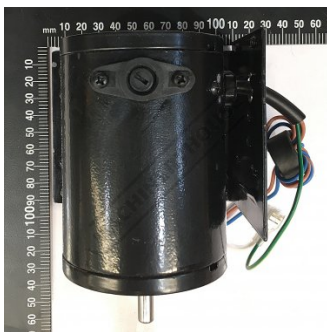

Product Brochure For 3SA0071A

MOTOR - #71

#5901404008

Suits: DECO XL (W350) + other models

ORDER CODE: _____

MODEL: _____

Motor Power (kW / hp): _____

Speed (rpm): _____

Shaft Diameter (mm): _____

Reversible Motor (Yes / No): _____

Fan Cooled (Yes / No): _____

Voltage (V): _____

Amps Required: _____ ~

Input Power Supply Connection: _____

Specific Features

Top View