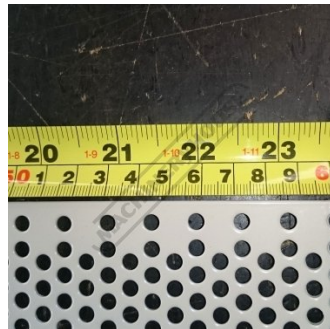

Product Brochure For 3SC0039

WEB MESH - #39

Suits: SB-420

Ex GST  
**\$85.00**

Inc GST  
**\$93.50**

ORDER CODE:	3SC0039
Type:	Web
Size:	~
Suits Models:	~

Specific Features

Image 2