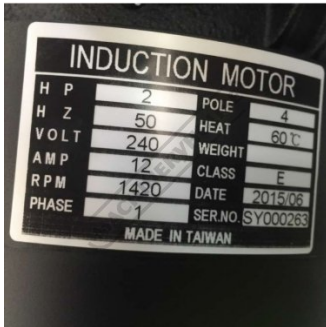

Product Brochure For 3SD0004

MOTOR 2HP 240V - #4

Suits: DS-15S

Ex GST	Inc GST
\$853.73	\$939.10

ORDER CODE:	~
MODEL:	~
Motor Power (kW / hp):	2
Speed (rpm):	1420
Shaft Diameter (mm):	22
Reversible Motor (Yes / No):	~
Fan Cooled (Yes / No):	Yes
Voltage (V):	240
Amps Required:	12
Input Power Supply Connection:	~

Description

MOTOR TO SUIT DS-15S (L1352 + L1354)

Shaft needs a 7mm key for connection

Optional Accessories

- Replacement Capacitors - 3SD9010 START, 3SD9011 RUN

Product Brochure For 3SD0004

Specific Features