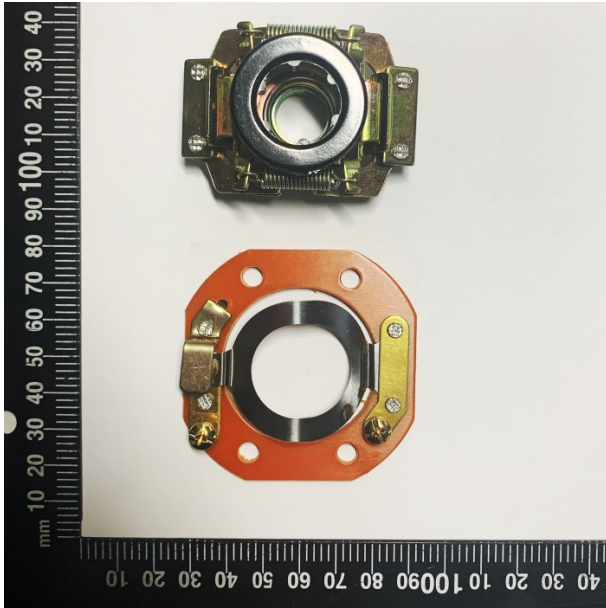

Product Brochure For 3SD9020

CENTRIFUGAL SWITCH - #

Suits: DS-15S + other models

Ex GST
\$63.64

Inc GST
\$70.00

ORDER CODE: 3SD9020
 Size: -

Specific Features

Image 2