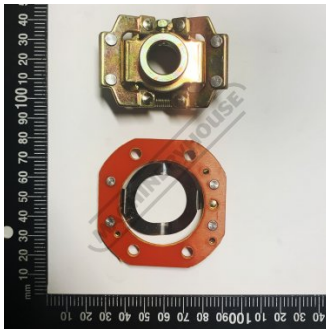

Product Brochure For 3SD9020

CENTRIFUGAL SWITCH - #

Suits: DS-15S + other models

Ex GST
\$63.64

Inc GST
\$70.00

ORDER CODE: 3SD9020
 Size: -

Specific Features

Image 2