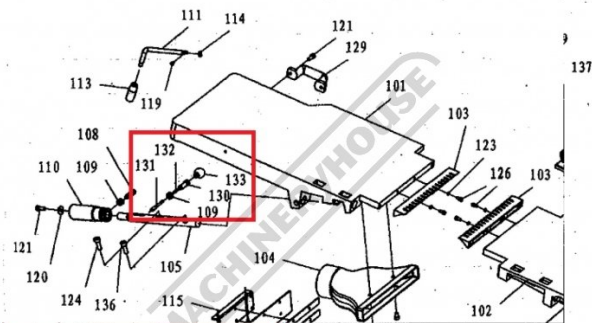

Product Brochure For 3TJ1303

KNOB ASSY - #130~133+109

Suits: PT-300 (W613) + other models

Table Assembly Parts Break

109	HEX NUT M12	128	CAP SCREW M8*12
110	INFEED HANDGRIP	129	HANDLE
111	INFEED LOCK LEVER	130	SPCIAL SCREW M12
112	OUTFEED LOCK LEVER	131	PLUNGER
113	PLASTIC KNOB M10	132	SPRING
114	RETAINING RING 12MM	133	KNOB M6