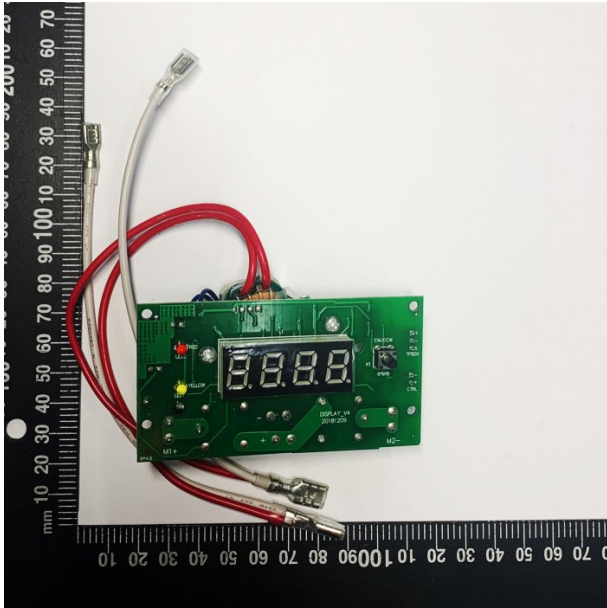

Product Brochure For 3WL0086A

## DISPLAY CONTROL BOARD NEW - #86

SINGLE RELAY TYPE

Suits: WL-14V

Ex GST  
**\$35.00**

Inc GST  
**\$38.50**