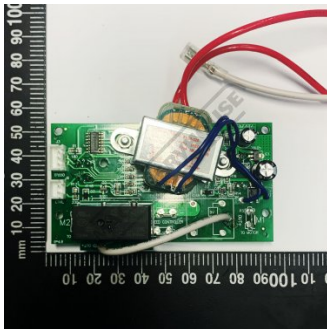

Specific Features