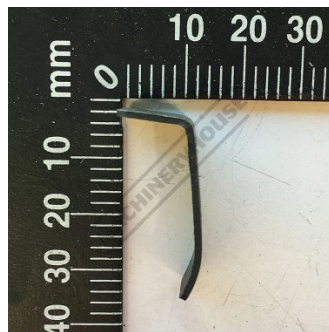

Product Brochure For 3WQ218

SPRING PLATE - #218

Suits: BP-360 + other models

Ex GST
\$5.00

Inc GST
\$5.50

Specific Features

Top View

Side View