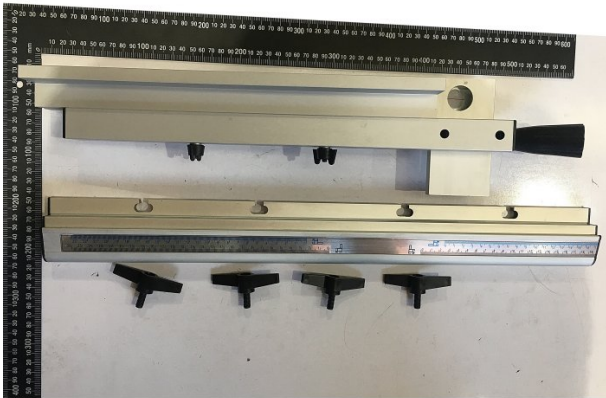

Product Brochure For 3WQ224

COMPLETE FENCE ASSY - #206~225

Suits: BP-360 + other models

Specific Features

Side View