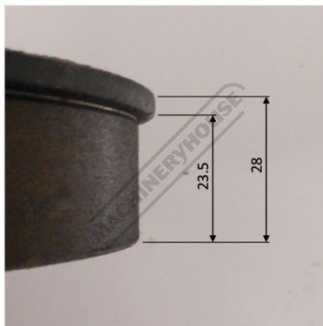

Product Brochure For 4BM0047

WHEEL IDLER - #47

Suits: EB-320DS + other models

Ex GST  
**\$111.82**

Inc GST  
**\$123.00**

Distance between legs:

4BM0047

Specific Features

4BM0047 WHEEL OD 305 BORE 55 1