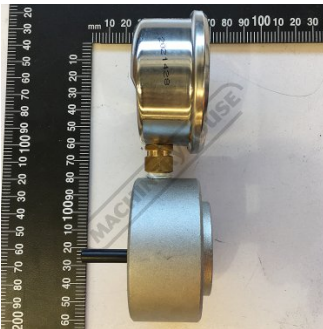

# BLADE TENSION GAUGE - #105

Suits: EB-320DS + other models

Ex GST  
**\$160.00**

Inc GST  
**\$176.00**

Distance between legs:

4BM0105

## Specific Features

Side View

Rear View