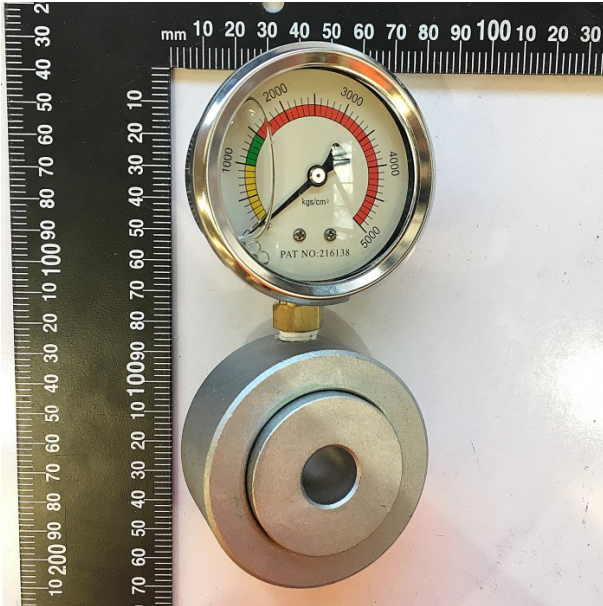

# BLADE TENSION GAUGE - #105

Suits: EB-320DS + other models

Ex GST  
**\$160.00**

Inc GST  
**\$176.00**

Distance between legs:

4BM0105

## Specific Features

Side View

Rear View