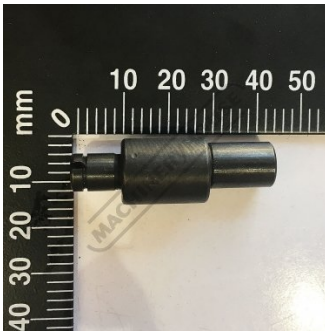

Specific Features

Top View