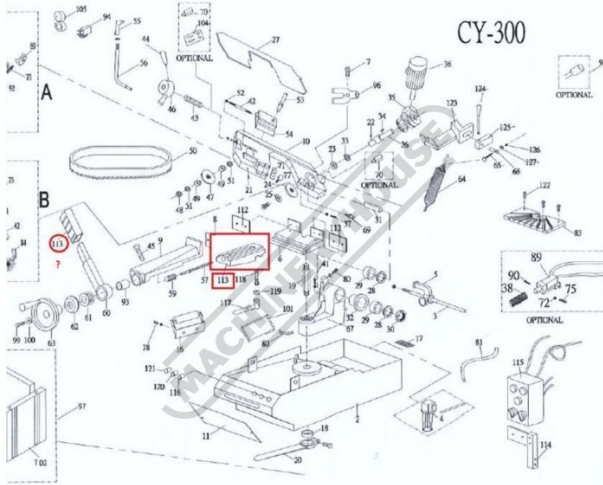

Product Brochure For 4BM0113

VICE SLIDING SEAT - #113

Suits: CY300 + other models

Ex GST
\$309.09

Inc GST
\$340.00

Distance between legs: _____

113. Vice sliding seat