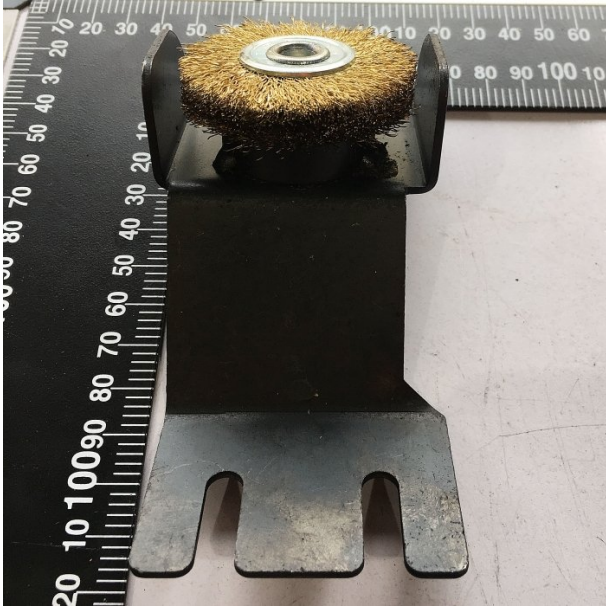

Product Brochure For 4BM1084A

WIRE BRUSH + HOLDER ASSY - #84

50 OD x 13W x 6 ID
 Suits: EB-320DS + other models

Ex GST
\$35.00

Inc GST
\$38.50

Distance between legs: 4BM1084A

Specific Features

Rear View