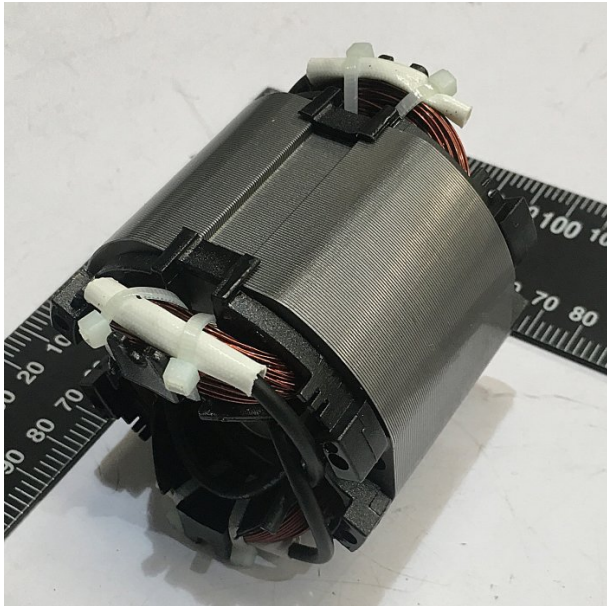

Product Brochure For 4DB0041

STATOR - #41

110V-220V-73X42X45

Suits: HF-35 + other models

Ex GST
\$124.64

Inc GST
\$137.10

Specific Features

Top View

Side View