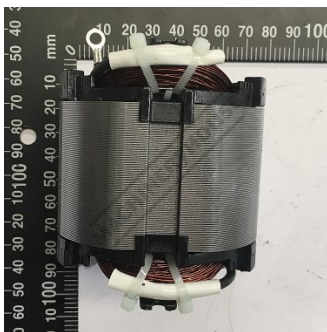

Product Brochure For 4DB0041

STATOR - #41

110V-220V-73X42X45

Suits: HF-35 + other models

Ex GST
\$124.64

Inc GST
\$137.10

Specific Features

Top View

Side View