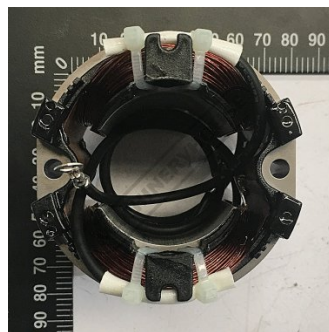

Product Brochure For 4DB0041

STATOR - #41

110V-220V-73X42X45

Suits: HF-35 + other models

Ex GST
\$124.64

Inc GST
\$137.10

Specific Features

Top View

Side View