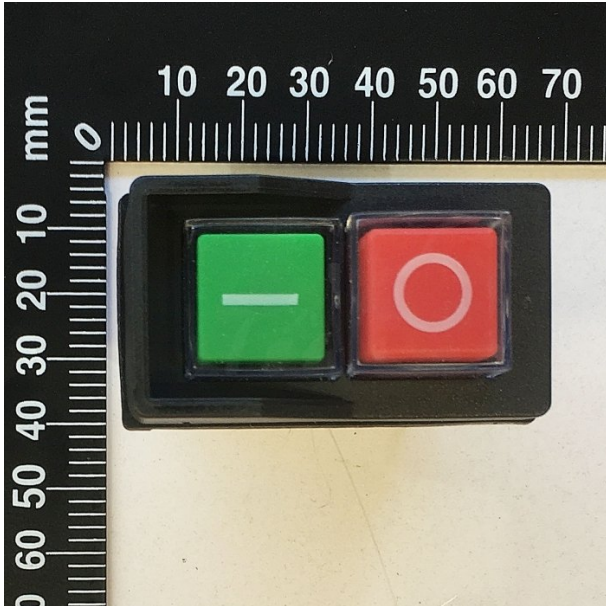

Product Brochure For 4DB0082

SWITCH KEDU KJD17 (220V) - #82

Suits: HF-35 + other models

Ex GST
 \$50.00

Inc GST
 \$55.00

ORDER CODE:

4DB0082

Specific Features

Side View