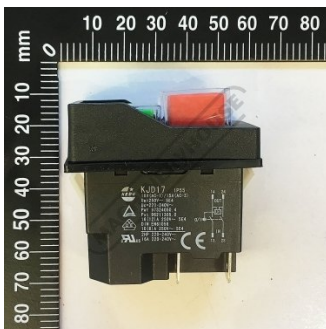

Product Brochure For 4DB0082

SWITCH KEDU KJD17 (220V) - #82

Suits: HF-35 + other models

Ex GST
 \$50.00

Inc GST
 \$55.00

ORDER CODE:

4DB0082

Specific Features