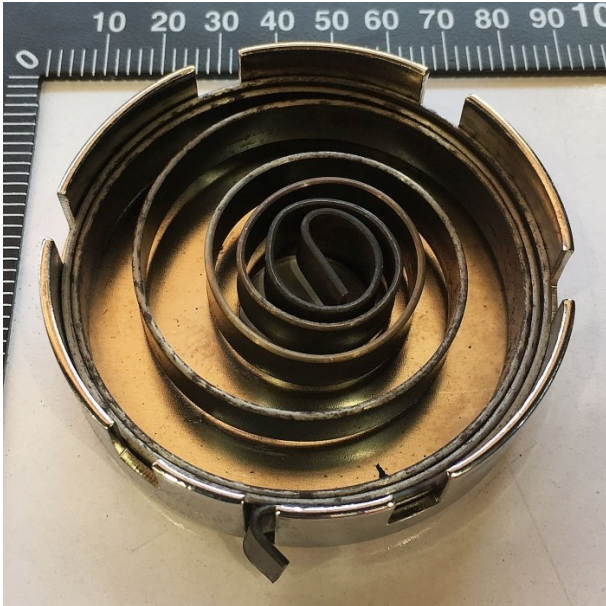

Product Brochure For 4DY090

SPRING + COVER UNIT - #90+91

Suits: PD-440

Ex GST
 \$27.00

Inc GST
 \$29.70

Specific Features

Top View

Rear View