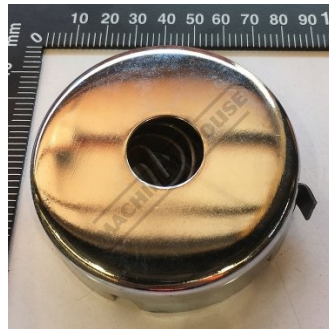

Product Brochure For 4DY090

SPRING + COVER UNIT - #90+91

Suits: PD-440

Ex GST
 \$27.00

Inc GST
 \$29.70

Specific Features

Top View

Rear View