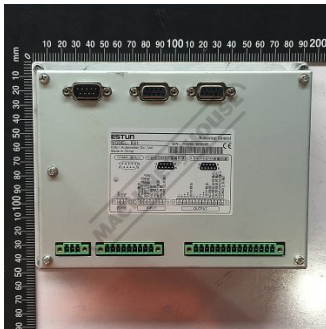

Product Brochure For 4HS9101A

E21 CONTROLLER - #

Suits: PB-135B + other models

Ex GST
\$959.55

Inc GST
\$1,055.50

ORDER CODE:

4HS9101A

Specific Features