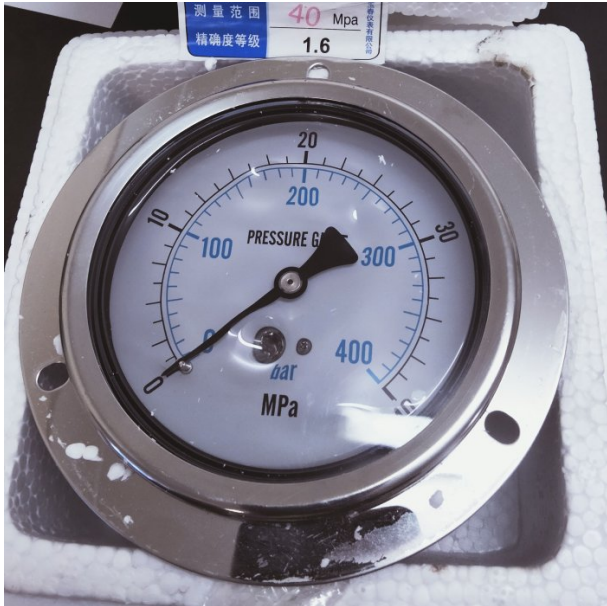

Product Brochure For 4HS9501

OIL PRESSURE GAUGE 120MM - #

REAR ENTRY 40MPa

Suits: PB-110B

Ex GST
\$110.00

Inc GST
\$121.00

Specific Features

Rear View