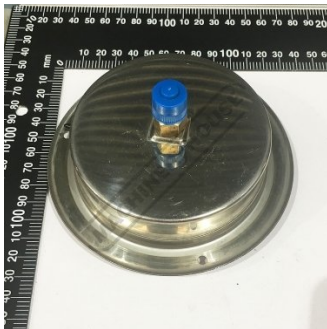

Product Brochure For 4HS9501

OIL PRESSURE GAUGE 120MM - #

REAR ENTRY 40MPa

Suits: PB-110B

Ex GST
\$110.00

Inc GST
\$121.00

Specific Features

Rear View