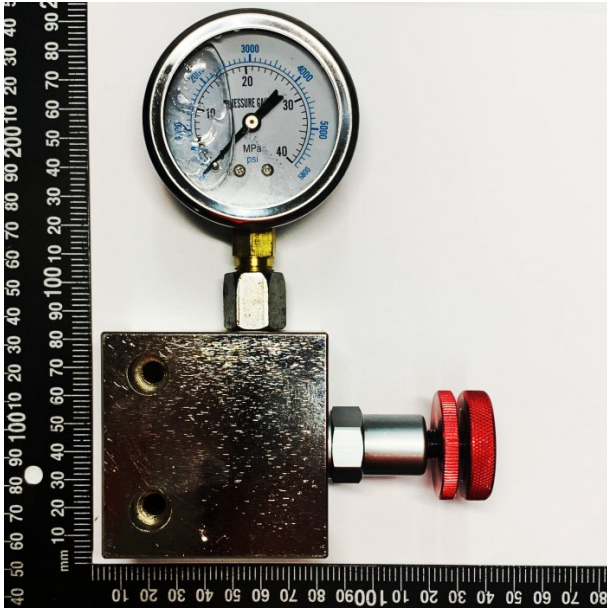

Product Brochure For 4HS9501A

GAUGE & VALVE BLOCK 0-40 MPA - #

NEW STYLE 63mm BOTTOM ENTRY

Suits: PB-110B

Ex GST
\$267.27

Inc GST
\$294.00

Specific Features

1