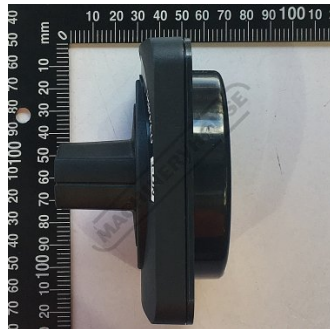

Product Brochure For 4HS9982A

MAIN ISOLATION SWITCH - #

Suits: PB-70B

ORDER CODE:

4HS9982A

Specific Features

Detail View

Side View

Side View