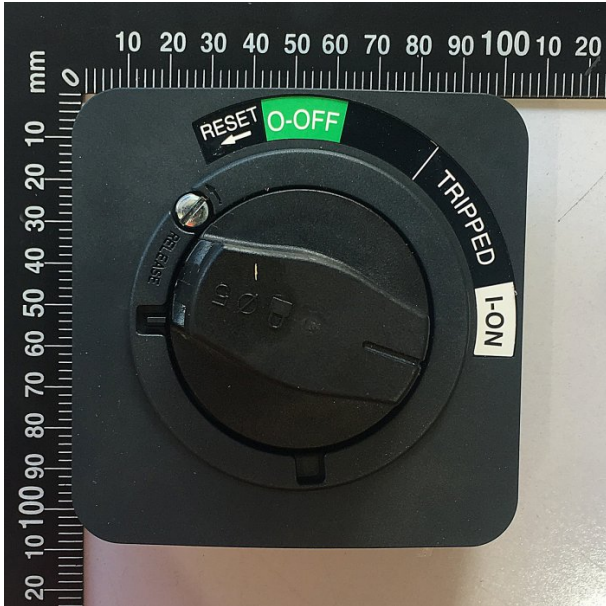

Product Brochure For 4HS9982A

MAIN ISOLATION SWITCH - #

Suits: PB-70B

ORDER CODE:

4HS9982A

Specific Features

Detail View

Side View

Side View