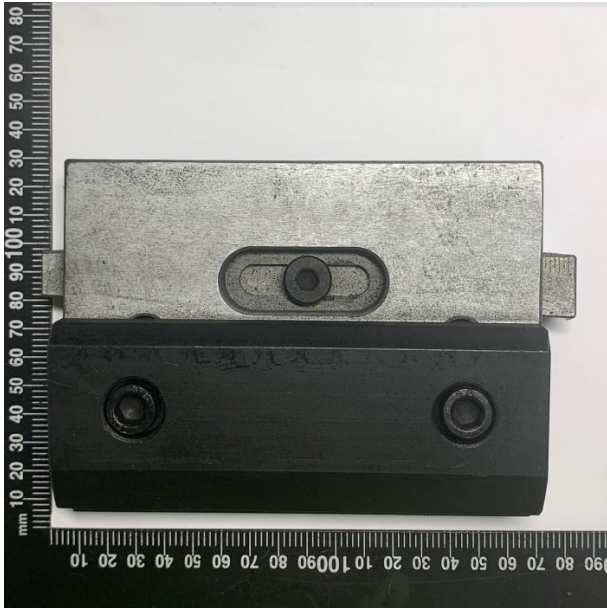

# CLAMP FOR TOOLING - #STANDARD

T/S S902-S910

Suits: + other models

Ex GST  
 \$127.27

Inc GST  
 \$140.00