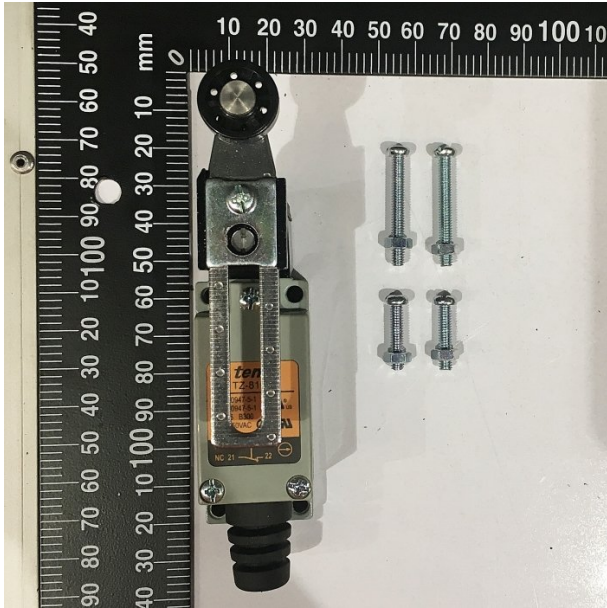

Product Brochure For 4HZ9300

LIMIT SWITCH CLAMP - #

ME8108
 Suits: PB-830A

Ex GST	Inc GST
\$100.00	\$110.00

Specific Features

Side View