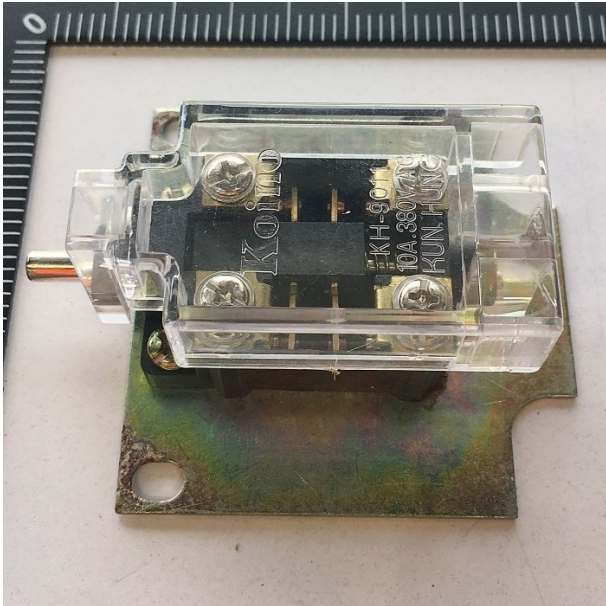

Product Brochure For 4HZ9400A

SWITCH BLOCK - #

FOOT PEDAL SWITCH

Suits: W62Y 2500x3.5 + other models

Ex GST
\$77.27

Inc GST
\$85.00

ORDER CODE: 4HZ9400A
 Size: -

Specific Features