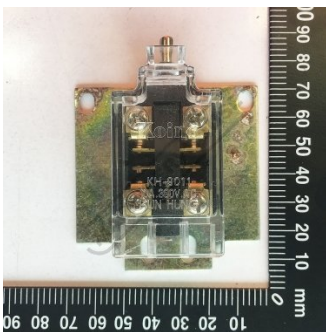

Product Brochure For 4HZ9400A

SWITCH BLOCK - #

FOOT PEDAL SWITCH

Suits: W62Y 2500x3.5 + other models

Ex GST
\$77.27

Inc GST
\$85.00

ORDER CODE: 4HZ9400A
 Size: -

Specific Features