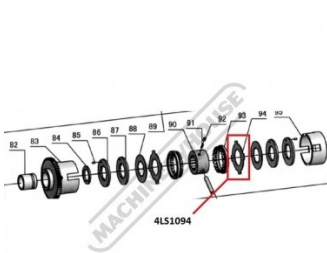

Product Brochure For 4LS1094

FRICTION PLATE OUTER - #94

C6266A-04-43

Suits: CL-100A (L627D) + other models

Specific Features

FRICTION PLATE (OUTER) 94 Diagram