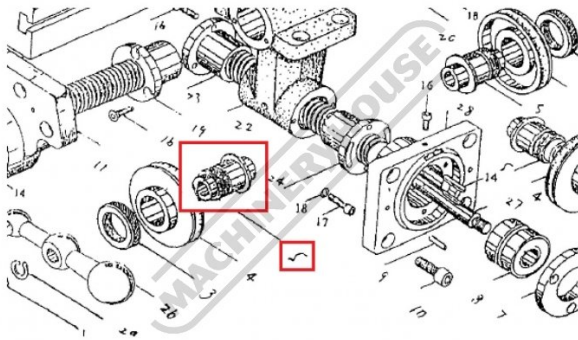

Product Brochure For 4MJ2005

MOVEABLE PULLEY + SLEEVE - #5

Suits: BM-62VE (M598D)

LEADSCREW ASSEMBLY

5 Dial holder