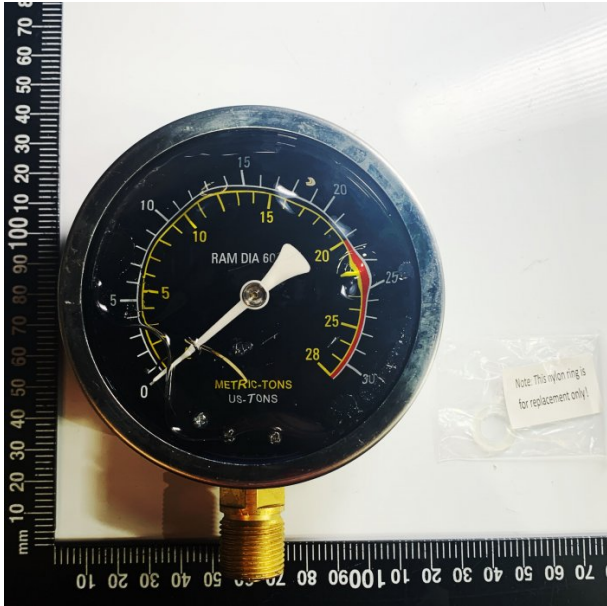

Product Brochure For 4PY0001

GAUGE - #1

Suits: HP-20PP + other models

Ex GST
\$73.86

Inc GST
\$81.25

ORDER CODE:

4PY0001

Specific Features