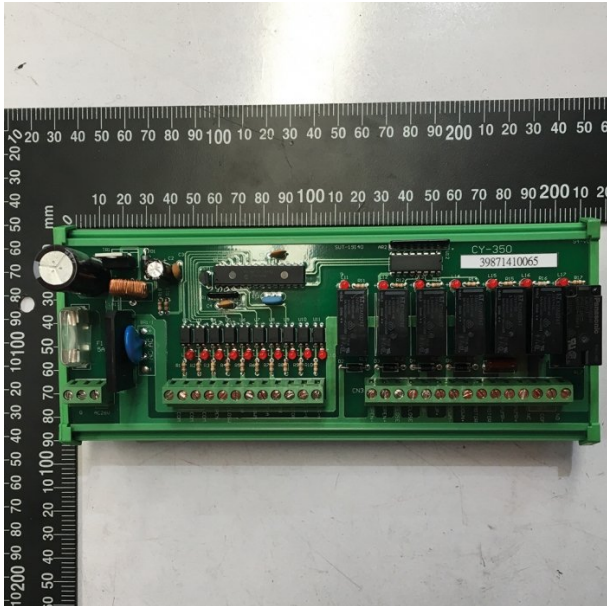

Product Brochure For 5BM9000

MAIN PC BOARD - #T16

WITH SURGE PROTECTION

Suits: EB-351DSA + other models

Ex GST
\$604.55

Inc GST
\$665.00

ORDER CODE: _____ ~
 Size: _____ ~

Specific Features