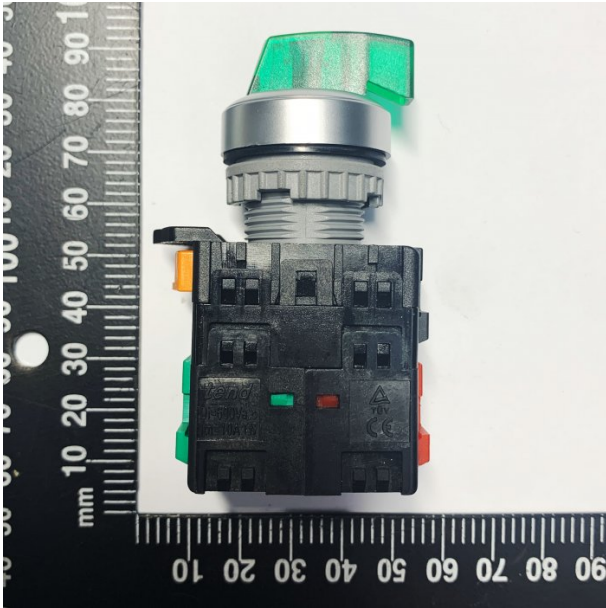

Product Brochure For 5BM9012

ON/OFF SWITCH XB7-ED21 - #S12

2 POS SPRING RETURN TO CENTRE

Suits: EB-351DSA 24V GREEN + other models

Ex GST
\$76.36

Inc GST
\$84.00

ORDER CODE:

5BM9012