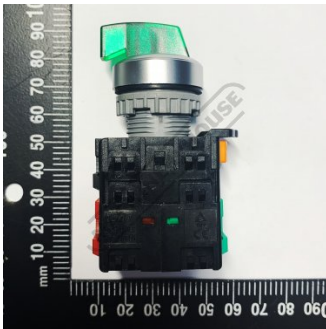

Specific Features

1