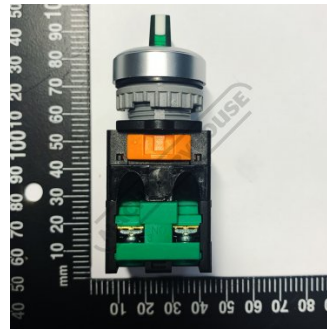

Product Brochure For 5BM9012

ON/OFF SWITCH XB7-ED21 - #S12

2 POS SPRING RETURN TO CENTRE

Suits: EB-351DSA 24V GREEN + other models

Ex GST
$76.36

Inc GST
$84.00

ORDER CODE:

5BM9012

Specific Features

3