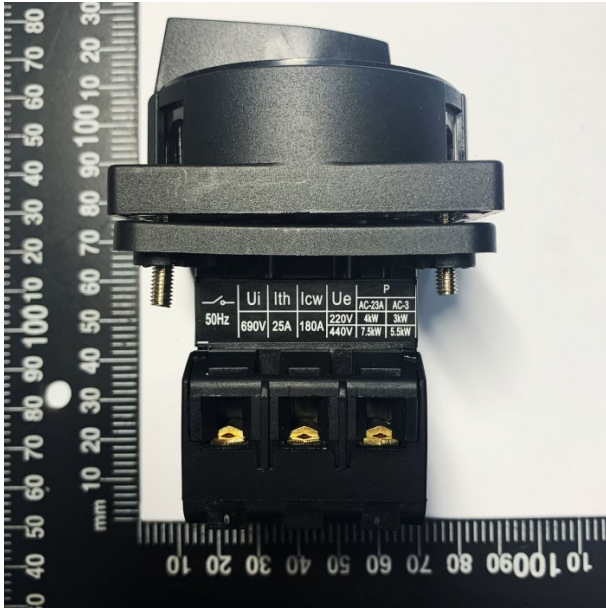

Product Brochure For 5BM9014

MAIN ISOLATION SWITCH - #

Suits: EB-351DSA

Ex GST
\$72.73

Inc GST
\$80.00

ORDER CODE:

5BM9014

Specific Features

5BM9014