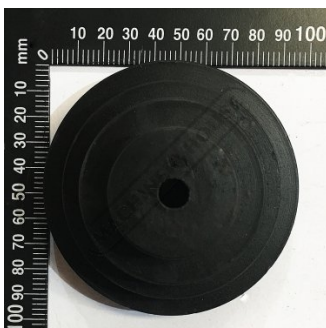

Product Brochure For 5DY060

MOTOR PULLEY - #60

Suits: PD-510

Ex GST
 \$23.50

Inc GST
 \$25.85

Description

20mm Inner Diameter

Specific Features