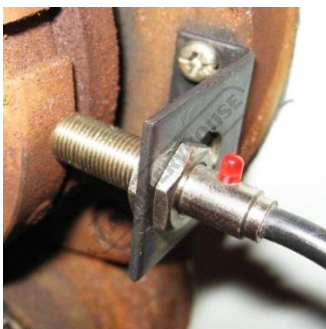

Product Brochure For 5LT9500

SPEED SENSOR & CABLE ASSY -

Suits: AL-356V + other models

ORDER CODE: 5LT9500

Size: ~

Specific Features

5LT9500 SPEED SENSOR CABLE ASY.2