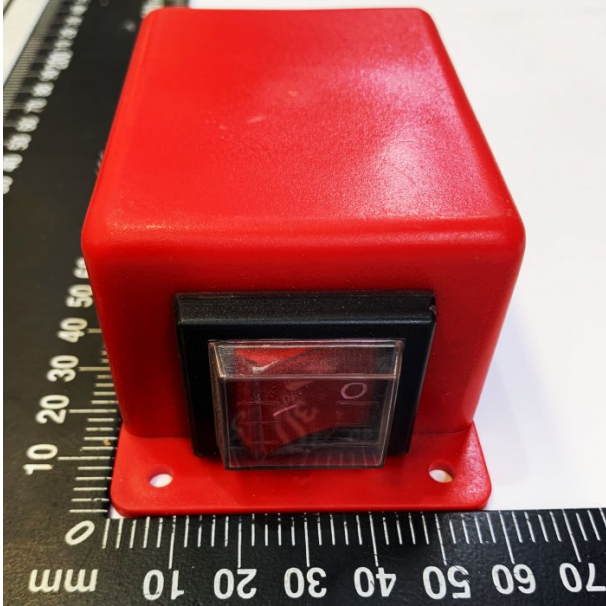

Product Brochure For 6SC0021

**SWITCH AND COVER - #20-#21**

240V

Suits: SB-200 SB-250

**Ex GST**  
**\$16.82**

**Inc GST**  
**\$18.50**

ORDER CODE: 6SC0021  
 Size: -

**Specific Features**