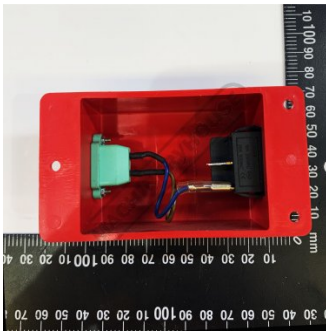

Product Brochure For 6SC0021

**SWITCH AND COVER - #20-#21**

240V

Suits: SB-200 SB-250

**Ex GST**  
**\$16.82**

**Inc GST**  
**\$18.50**

ORDER CODE: 6SC0021  
 Size: -

**Specific Features**