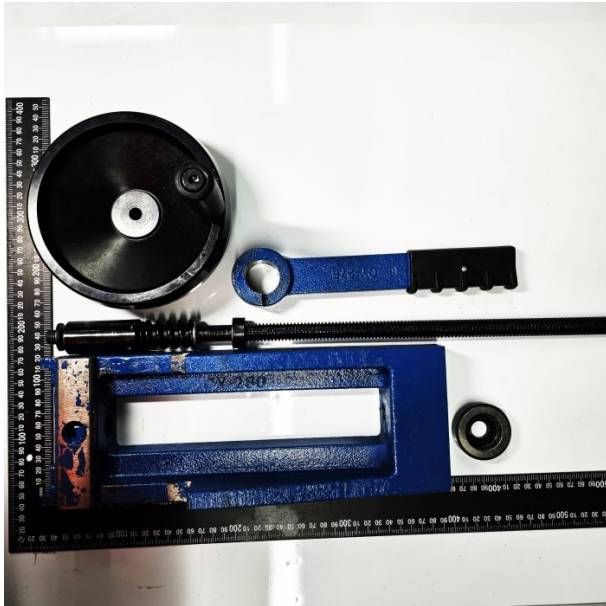

Product Brochure For 7BM0113

VICE SLIDING SEAT ASSEMBLY - #113+118+100+99+93+59~63+57

Suits: EB-280DSV

Ex GST
\$340.91

Inc GST
\$375.00

ORDER CODE:	7BM0113
MODEL:	~
Throat Capacity (mm):	~
Height Capacity (mm):	~
Table Size (mm):	~
Speeds (m/min):	~
Blade Length (mm):	~
Welder Capacity (mm):	~
Motor (kW / hp):	~
Voltage / Amperage (V / amp):	~
Nett Weight (kg):	~