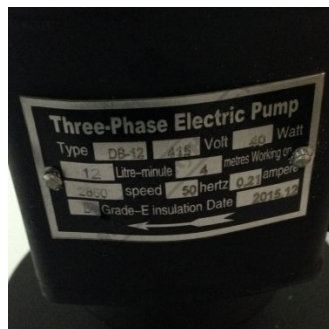

Product Brochure For 7LT5002

COOLANT PUMP - #2

Suits: AL-410

ORDER CODE:	7LT5002
MODEL:	~
Type:	~
Tank Capacity (Litre):	~
Discharge at 1 metre Lift (L/min):	~
Length (L) (mm):	~
Submerge Depth (L1) (mm):	~
4 Mount Holes (PCD) (mm):	~
Threaded Outlet (BSPT):	~
A (mm):	~
B (mm):	~
C (mm):	~
D (mm):	~
E (mm):	~
F (mm):	~
G (mm):	~
H:	~
I (mm):	~
J (mm):	~
K (mm):	~
Motor Power (hp):	~
Voltage / Amperage (V / amp):	~
Dimensions (L x W x H) (mm):	~
Nett Weight (kg):	~

Specific Features

Image 3