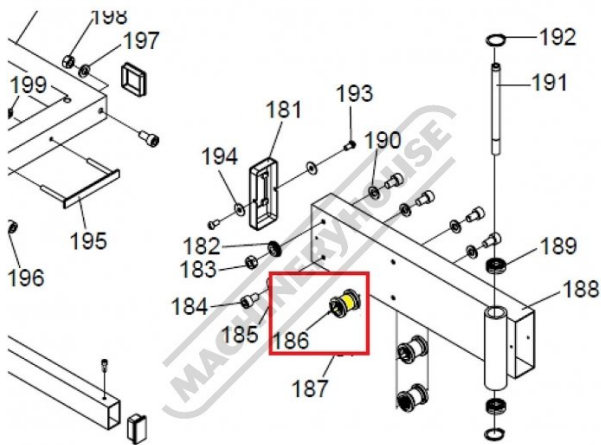

Product Brochure For 9ST0186

UP WHEEL ASSY - #186

1JL82053000

Suits: TS-250RS

186 Upper wheel asm. 1-JL82053000