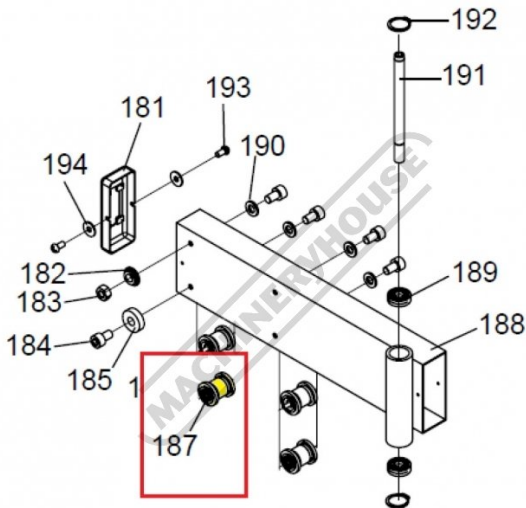

Product Brochure For 9ST0187

ROLLER LOW ARM - #187

1-JL82052000

Suits: TS250RS PANEL SAW

187 Lower wheel asm. 1-JL82052000