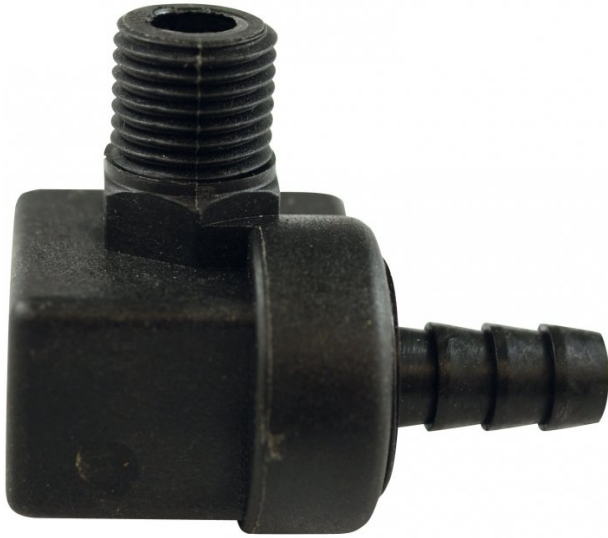

## Air Fittings - Auto Drain Valve

1/4" BSP

ORDER CODE:	A245
Fitting (Type):	Auto Drain Valve
Size:	1/4" BSPT
Max Pressure:	~
Air Flow:	~
Pack Quantity (No.):	1

WORKQUIP

### Recommended Accessories

F935  
High-Flow Air Fittings

F941  
High-Flow One Touch System  
Air Fittings

F940  
High-Flow One Touch System  
Air Fittings

F945  
High-Flow One Touch System  
Air Fittings