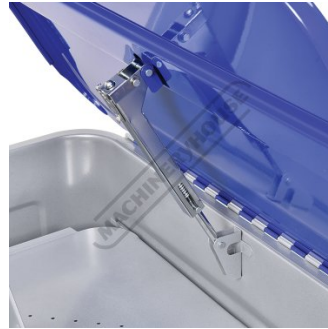

Description

The APW-76 Floor Model Auto Parts Washer is a robust, heavy-duty cleaning station designed for workshops and maintenance areas where larger parts need thorough cleaning. Its spacious tank accommodates medium-sized components, while the sealed recirculating pump system and flexible fluid nozzle provide controlled flow to remove grease, oil, and workshop contaminants efficiently.

For even more precise cleaning, the optional APW-BR Brush is compatible — ideal for reaching tight spots and detailed areas on components.

Features

- Heavy-duty welded steel construction – durable and built to last in busy workshops
- Spacious 76L tank / 45L fluid capacity – handles medium-sized parts with ease
- Sealed 240V recirculating pump – efficient flow at approx. 180L/hour
- Flexible nozzle – directs cleaning fluid exactly where it's needed
- Removable shelf – supports parts and protects the pump from debris
- Hinged lid with fusible link – automatically shuts in the event of a flash fire
- Portable floor model – easy to move into position while remaining stable

Optional Accessories

- APW-BR Brush (A376)

Product Brochure For A368

Specific Features

Lid Closed

Top Right View

Top Left View

Removable Tray For Easy Cleaning

Recirculating Motor Flexible Hose

On Off Switch

Hinged Lid with Fusible Safety Link

Fluid Drain Plug

Shown with Optional Brush A376

Product Brochure For A368

Recommended Accessories

A376