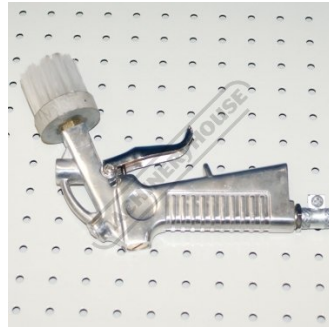

Description

WALL or BENCH MOUNT

Includes extendible legs for mounting on bench. Provisions for wall mounting to save operating space. Suitable for rapid cleaning of small mechanical parts, motor parts etc.

Features

- The 240V pump provides a flow of approximately 114 Litres/hour
- 14 Litre fluid capacity
- Flexible fluid nozzle

Includes

- Cleaning gun with brush
- Work light

Product Brochure For A369

Specific Features

Shown With Tray Closed

Shown with Legs Closed

Right View

Front View

Left View Legs Closed

Cleaning Gun

Extendable Legs

Light

Switches

Wash Area

Warning Sign

Rear View

Product Brochure For A369

Recommended Accessories

A378

Parts Washer Concentrate