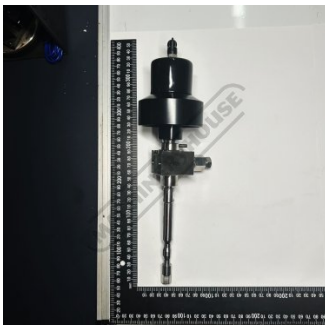

Product Brochure For AS0251

CUTTING HEAD ASSEMBLY - C/W WATER ONLY NOZZLE

Suit: ALL SWIFJET MODELS

Please Call

Description

Swiftjet Pno. 359105

Specific Features

AS0251PIC2