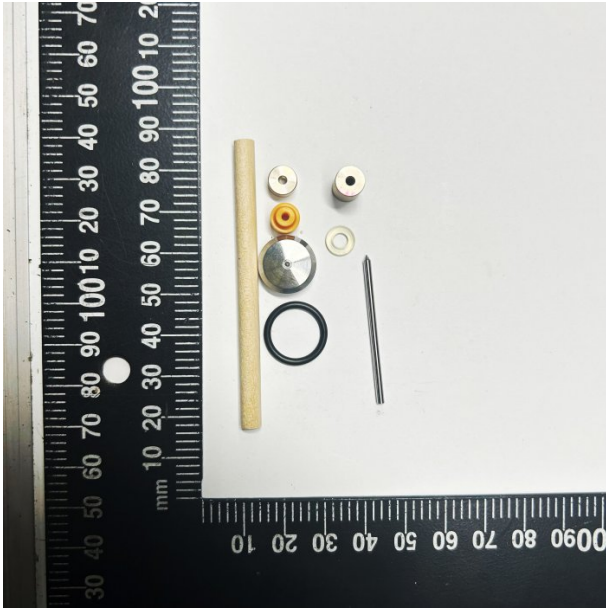

Product Brochure For AS0253

ON/OFF VALVE REPAIR KIT

Suit: ALL SWIFTJET MODELS

Ex GST
 \$220.00

Inc GST
 \$242.00

Description

Swiftjet Pno. 359101